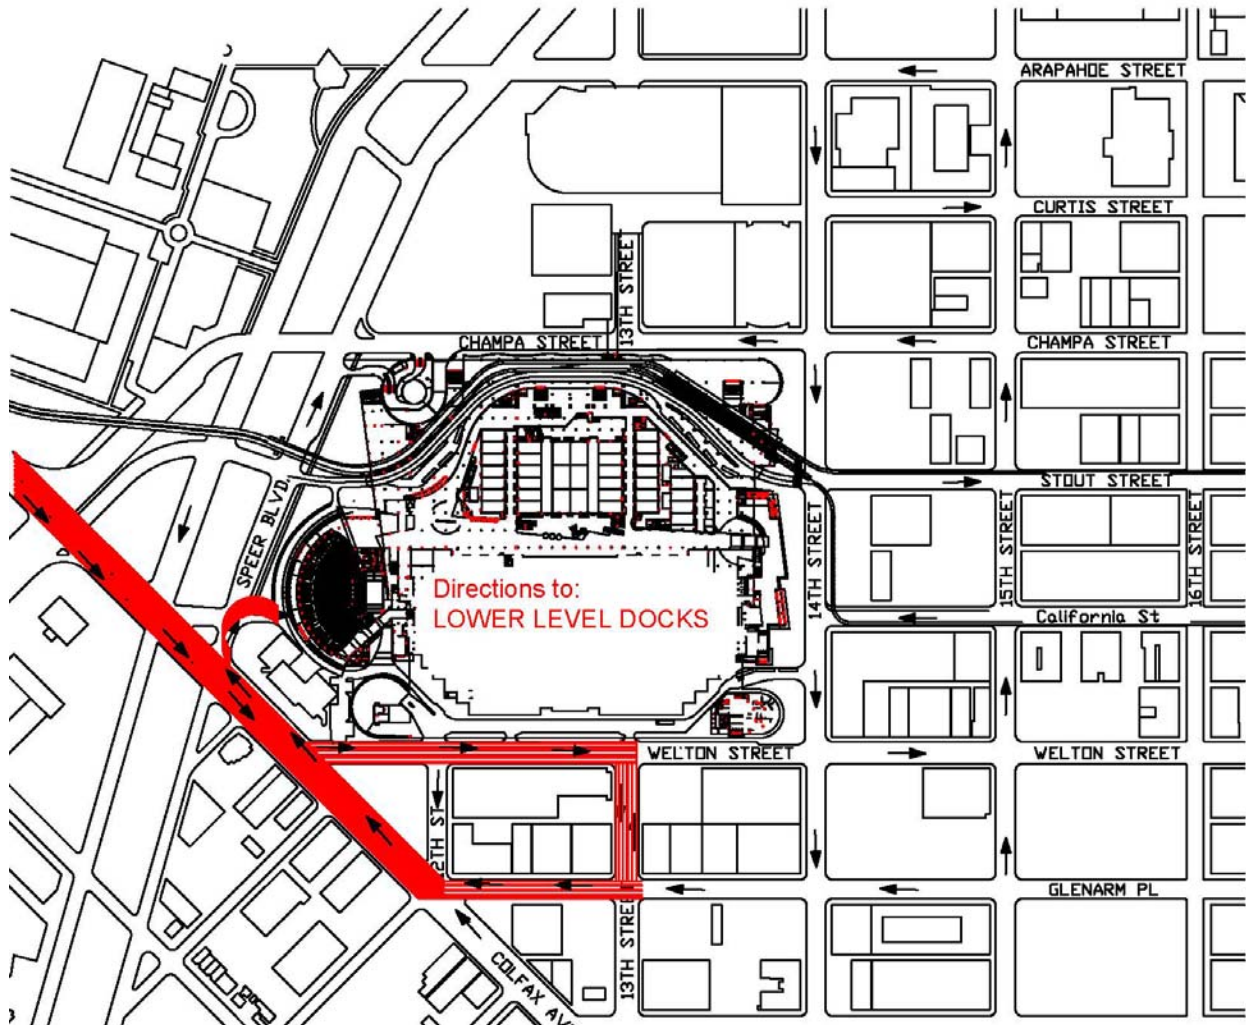

Colorado Convention Center Driving Directions to Docks

Lower Level - Accessing the Mile High Ballroom (docks A and B)
and the Bellco Theatre (docks D and E)

From West Colfax:

Proceed on Colfax westward and turn right onto Speer Boulevard northbound.
Take the 1st right onto the CCC driveway just past the fire department.
Proceed left around the theatre on the ring road – dock entrance will be on your left.

From East Colfax:

Proceed on Colfax eastward and turn left onto Welton Street.
From Welton, turn right onto 13th Street.
From 13th, turn right onto Glenarm.
From Glenarm, turn right onto Colfax westbound (This is a looped route).
From Colfax, turn right onto Speer Boulevard northbound.
Take the 1st right onto the CCC driveway just past the fire department.
Proceed left around the theatre on the ring road – dock entrance will be on your left.

Welton Docks - Accessing the Exhibit Halls A, B and C and the Four Seasons Ballroom
(dock numbers 1 - 27)

From West Colfax:

Proceed on Colfax westward and turn right onto 12th Street.

Proceed straight on 12th into the CCC – dock entrance dock entrance helix will be on your left.

From East Colfax:

For POV:

Proceed on Colfax eastward and turn left onto Welton Street.

From Welton, turn left into the CCC driveway at 12th Street.

Proceed left to dock entrance helix.

For Large Trucks:

Proceed on Colfax eastward and turn left onto Welton Street.