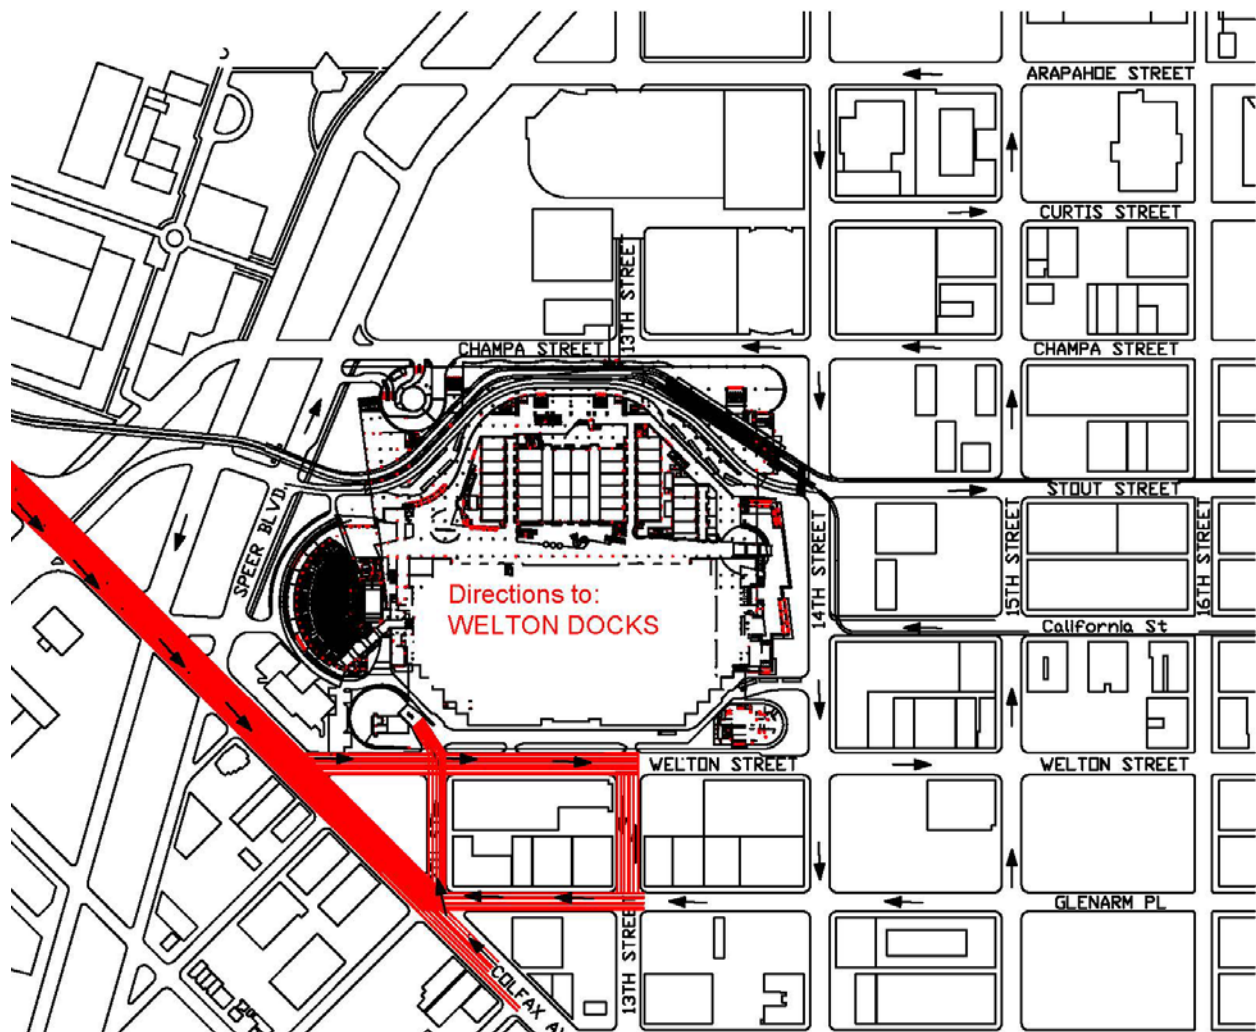

From East Colfax:

Proceed on Colfax eastward and turn left onto Welton Street.
From Welton, turn right onto 13th Street.
From 13th, turn right onto Glenarm.
From Glenarm, turn right onto Colfax westbound (This is a looped route).
From Colfax, turn right onto Speer Boulevard northbound.
Take the 1st right onto the CCC driveway just past the fire department.
Proceed left around the theatre on the ring road – dock entrance will be on your left.

From East Colfax:

For POV:

Proceed on Colfax eastward and turn left onto Welton Street.

From Welton, turn left into the CCC driveway at 12th Street.

Proceed left to dock entrance helix.

For Large Trucks:

Proceed on Colfax eastward and turn left onto Welton Street.

From Welton, turn right onto 13th Street.

From 13th, turn right onto Glenarm Street.

From Glenarm, turn right onto 12th Street (This is a looped route).

Proceed straight on 12th into the CCC – dock entrance dock entrance helix will be on your left.

From Champa, proceed left to dock entrance helix.

From East Colfax:

Proceed on Colfax eastward and turn left onto Welton Street.

From Welton, turn left onto 15th Street.

From 15th, turn left onto Champa Street.