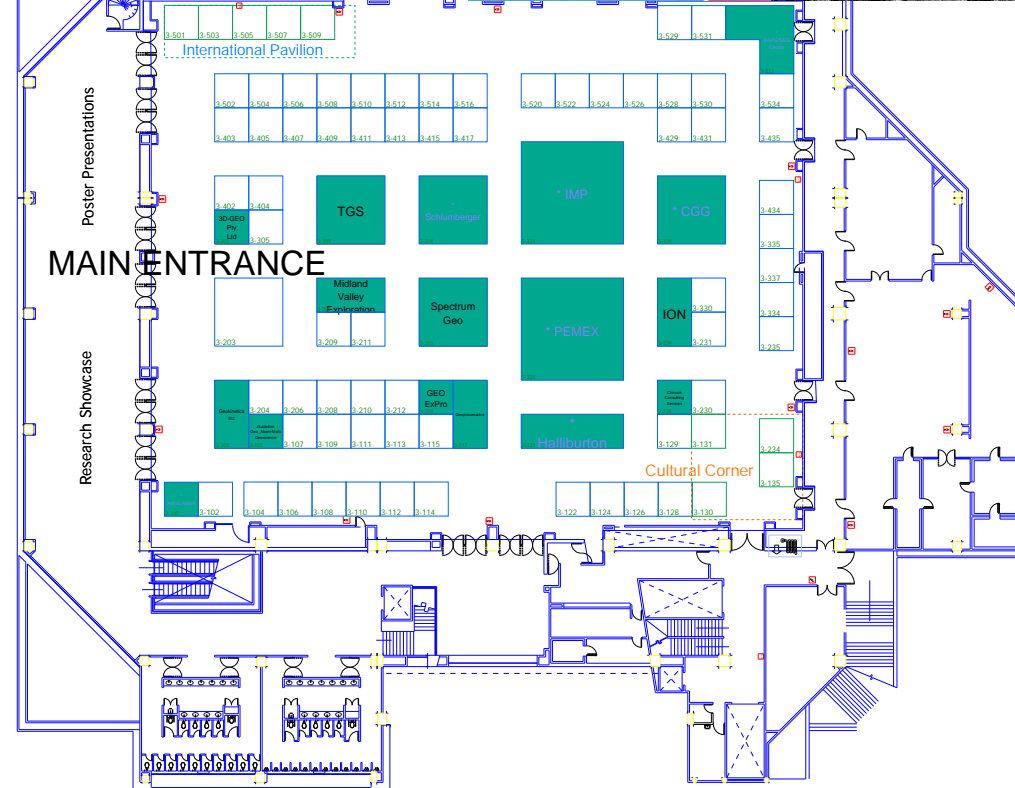

LEVEL 3  
BUILD HEIGHT LIMIT = 6m

Registration Located  
on Lower Level  
Ground (Level 0)