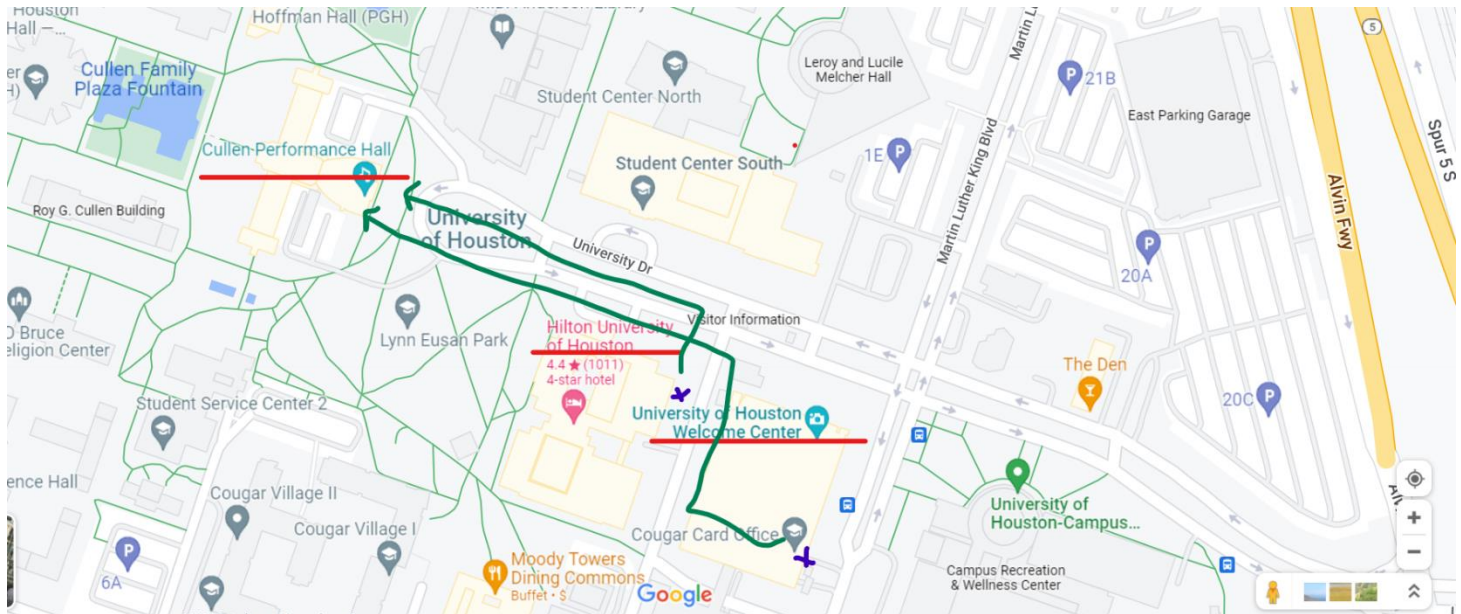

Cullen Performance Hall
aka Ezekiel W Cullen Building
4300 University Drive
University of Houston
Houston Texas 77204

[Parking at University of Houston Welcome Center](#)
[Parking at Hilton University of Houston Hotel](#)
[Handicap Accessible Parking](#)

DIRECTIONS

[Directions from Downtown I-45 South](#)
[Directions from Galveston I-45 North](#)
[Directions from 288 North](#)
[Directions from 610 West](#)

ALL underlined items within this document are live hyperlinks.

Construction Around University of Houston
Parking Information

Purple X's = Garage Entrances (To avoid being towed - do not use any other garage entrances.)
Green Arrows = Walking path to Cullen Performance Hall

Distance from the **Hilton Parking Garage** = 2 city blocks
Distance from the **Welcome Center Parking Garage** = 3 city blocks